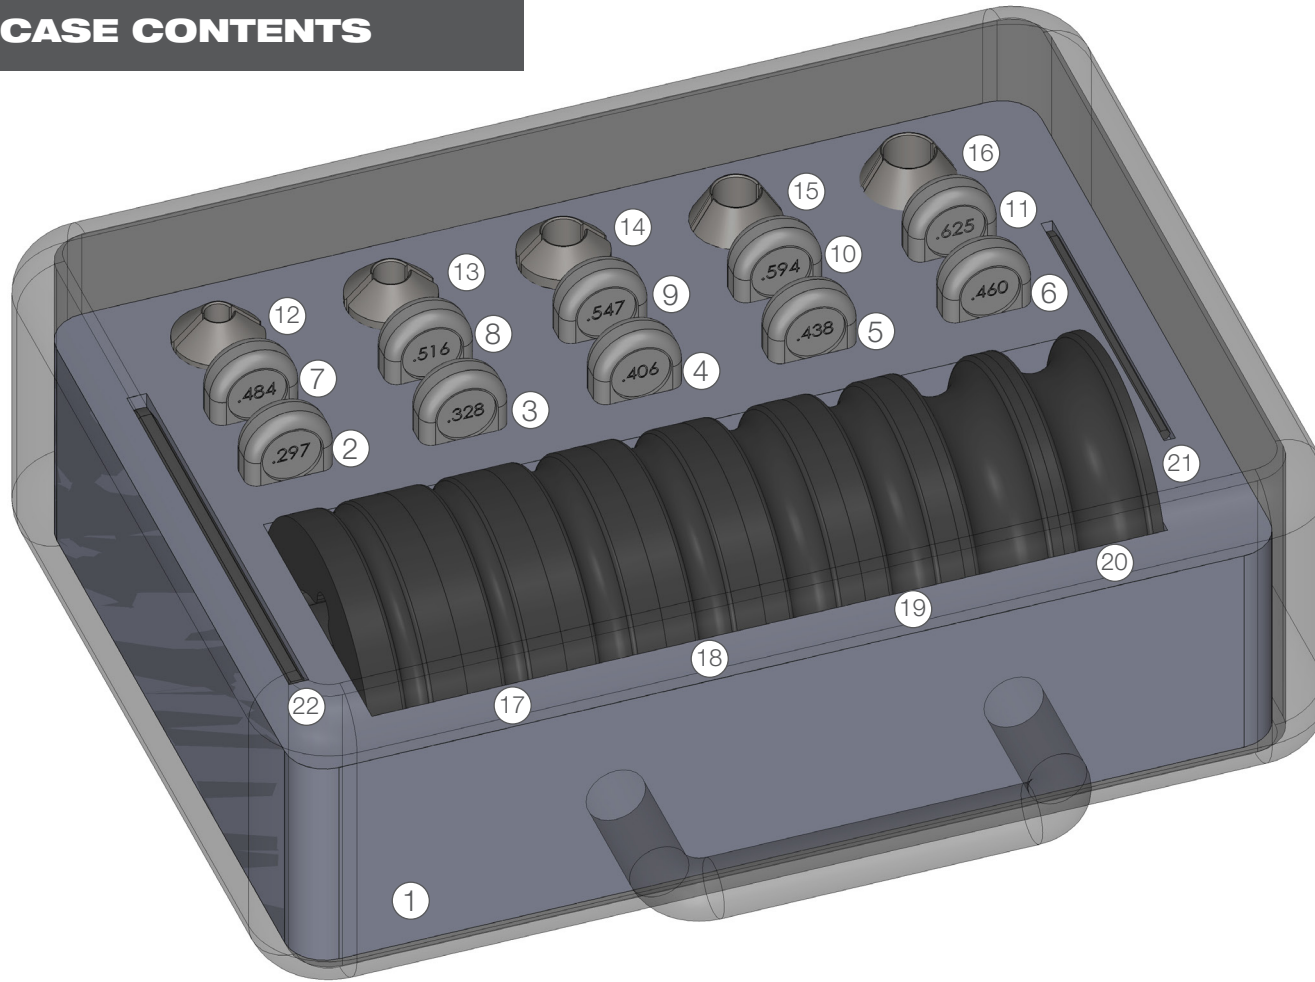

GPT 106 CASE CONTENTS

#	PART NUMBER	QTY.
1	GPT 080 Collet and Roller Kit Case	1
2	FF 121-297 Hose Stop Collet Single, .297	1
3	FF 121-328 Hose Stop Collet Single, .328	1
4	FF 121-406 Hose Stop Collet Single, .406	1
5	FF 121-438 Hose Stop Collet Single, .438	1
6	FF 121-460 Hose Stop Collet Single, .460	1
7	FF 121-484 Hose Stop Collet Single, .484	1
8	FF 121-516 Hose Stop Collet Single, .516	1
9	FF 121-547 Hose Stop Collet Single, .547	1
10	FF 121-594 Hose Stop Collet Single, .594	1
11	FF 121-625 Hose Stop Collet Single, .625	1

12	HS 121-27-34 HOSE STOP CLAMP ASSEMBLY, .27-.34	1
13	HS 121-34-42 HOSE STOP CLAMP ASSEMBLY, .34-.42	1
14	HS 121-42-50 HOSE STOP CLAMP ASSEMBLY, .42-.50	1
15	HS 121-50-56 Hose Stop Clamp Assembly, .50-.56	1
16	HS 121-56-61 Hose Stop Clamp Assembly, .56-.61	1
17	PRO 174-34	2
18	PRO 174-46	2
19	PRO 174-58	2
20	PRO 174-89	2
21	GPT 022-140 Hex Key, .14in, Standard L	1
22	GPT 022-250 Hex Key, .25in, Standard L	1