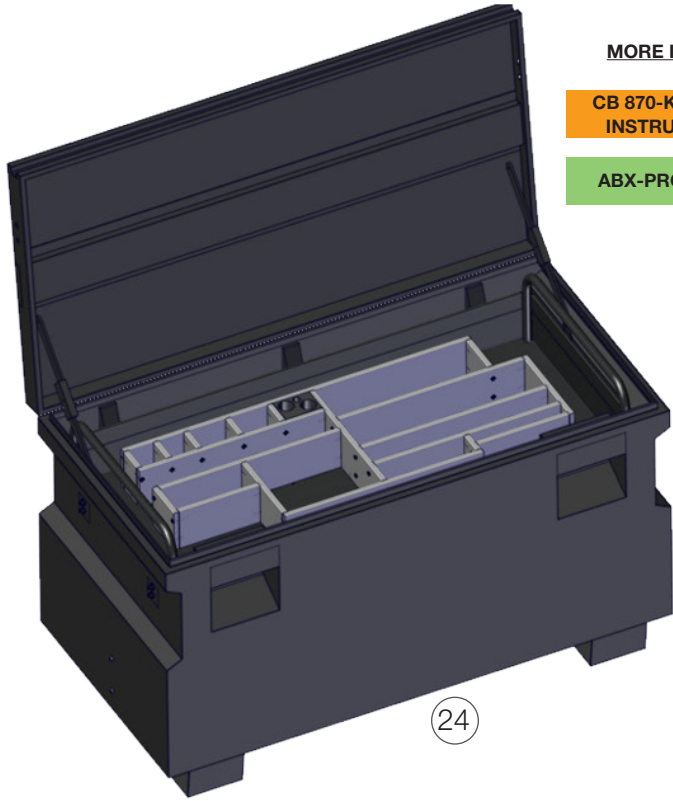

AUTO-PRO PACKAGE PARTS LIST

MORE INFORMATION

**CB 870-K INSTALLATION
INSTRUCTION SHEET**

ABX-PRO-100 MANUAL

#	PART	DESCRIPTION	QTY
1	ABX 115-16	Guide Tube, .459ID, 16"/406.4mm L (BN9.5)	1
2	ABX 116-16	Guide Tube, .546ID, 16in/406.4mm L (BN13)	1
3	ABX 117-16	Guide Tube, .674ID, 16in/406.4mm L (BN15)	1
4	ABX 119-16	Guide Tube, .745 ID, 16in/406.4mm L (BN18)	1
5	ABX 125-16	Guide Tube, 1.010 ID, 16in/406.4mm L (BN24)	1
6	ABX 126-16	Guide Tube, 1.120 ID, 16in/406.4mm L (BN27/BN24)	1
7	ABX 127-16	Guide Tube, 1.380 ID, 16in/203.2mm L (BN33)	1
8	ABX-PRO	Autobox Prodrive Tractor Assy, 20-1	1
9	ACDA 61001007-K	Kit, Dump Valve, 15k, w/Air Fittings	1
10	ACDA 61020019-K	Kit, Dump Valve, 20k, w/Air Fittings	1
11	BOP 010-2-4-QTR	Quarter Plate Assy, 2in-4in	1
12	BOP 010-4-8	Flange Mount Plate Assy, 4in-8in	1
13	BOP 012	Weldment, Splash Plate	1
14	BOP 030	Collet Block Assembly	1

15	BOP 035-16	Guide Tube Collet Block Assy (Fin Fan) (Does NOT include guide tubes)	1
16	BOP 048	Hose Stop Adapter, Pro Drive	1
17	BOP 050	Strap Mount Assembly	1
18	BOP 081-6	Tube, Snout, SS, 1.75 x 6in	1
19	BOP 082-9-45	Snout Tube, Galvanized, 1.75 x R9 x 45deg	1
20	BOP 085-K	Snout Tube and Cam Lock	1
21	BOP 086-K	Snout Tube and Cam Lock	1
22	CB 870-K	Adapter Kit, CB-ABX-PRO-LWP	1
23	CB-ABX-PRO-100-S	Autobox Prodrive Control Box Assy, Side Latch	1
24	GPT 063-APP	Box, AutoPack ProDrive, w/Dividers	1
25	GPT 105	Toolbox Assembly, Propak	1
26	GPT 106	Kit, Collet-Roller-Hose Stop w/Case, Prodrive	1
27	PRO-700	Prodrain Assembly	1