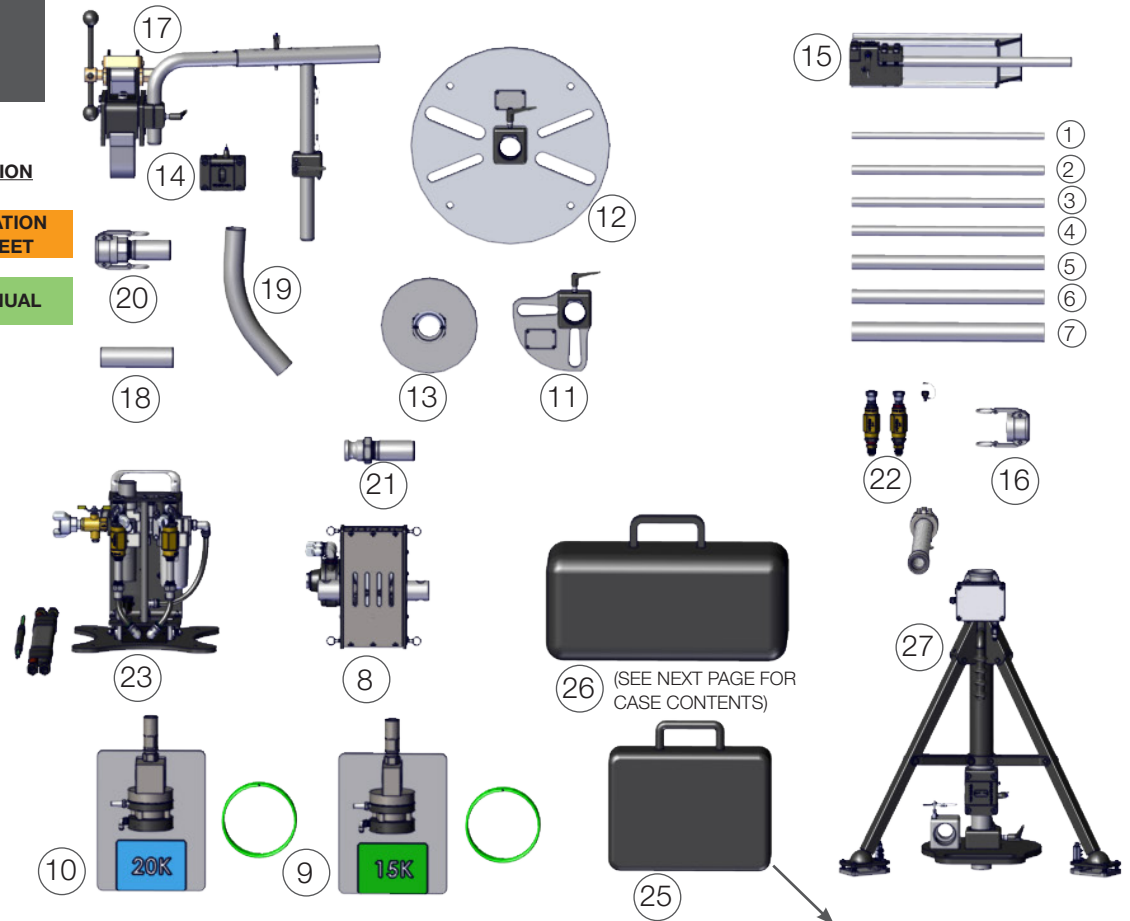

AUTO-PRO PACKAGE PARTS LIST

MORE INFORMATION

**CB 870-K INSTALLATION
INSTRUCTION SHEET**

ABX-PRO-100 MANUAL

#	PART	DESCRIPTION	QTY
1	ABX 115-16	Guide Tube, .459ID, 16"/406.4mm L (BN9.5)	1
2	ABX 116-16	Guide Tube, .546ID, 16in/406.4mm L (BN13)	1
3	ABX 117-16	Guide Tube, .674ID, 16in/406.4mm L (BN15)	1
4	ABX 119-16	Guide Tube, .745 ID, 16in/406.4mm L (BN18)	1
5	ABX 125-16	Guide Tube, 1.010 ID, 16in/406.4mm L (BN24)	1
6	ABX 126-16	Guide Tube, 1.120 ID, 16in/406.4mm L (BN27/BN24)	1
7	ABX 127-16	Guide Tube, 1.380 ID, 16in/203.2mm L (BN33)	1
8	ABX-PRO	Autobox Prodrive Tractor Assy, 20-1	1
9	ACDA 61001007-K	Kit, Dump Valve, 15k, w/Air Fittings	1
10	ACDA 61020019-K	Kit, Dump Valve, 20k, w/Air Fittings	1
11	BOP 010-2-4-QTR	Quarter Plate Assy, 2in-4in	1
12	BOP 010-4-8	Flange Mount Plate Assy, 4in-8in	1
13	BOP 012	Weldment, Splash Plate	1
14	BOP 030	Collet Block Assembly	1

15	BOP 035-16	Guide Tube Collet Block Assy (Fin Fan) (Does NOT include guide tubes)	1
16	BOP 048	Hose Stop Adapter, Pro Drive	1
17	BOP 050	Strap Mount Assembly	1
18	BOP 081-6	Tube, Snout, SS, 1.75 x 6in	1
19	BOP 082-9-45	Snout Tube, Galvanized, 1.75 x R9 x 45deg	1
20	BOP 085-K	Snout Tube and Cam Lock	1
21	BOP 086-K	Snout Tube and Cam Lock	1
22	CB 870-K	Adapter Kit, CB-ABX-PRO-LWP	1
23	CB-ABX-PRO-100-S	Autobox Prodrive Control Box Assy, Side Latch	1
24	GPT 063-APP	Box, AutoPack ProDrive, w/Dividers	1
25	GPT 105	Toolbox Assembly, Propak	1
26	GPT 106	Kit, Collet-Roller-Hose Stop w/Case, Prodrive	1
27	PRO-700	Prodrain Assembly	1

GPT 105 PROPAC TOOLBOX CONTENTS	QTY
GPT 013-312 Screwdriver, Flat, 5/16	1
GPT 030-12 Adjustable Wrench, 12"	2
GPT 035-14-AL Pipe Wrench, 14"	1
GPT 043-0562 Wrench, 9/16, Ratchet	1
GPT 022-187-T Hex Key, 3/16", Tee Handle	1
GPT 022-250-T Hex Key, 1/4", Tee Handle	1
GPT 046 Hack Saw	1
GPT 047 File Set, 3pc	1
GPT 048 Wire Brush	1
GPT 049-050 Teflon Tape	1
GPT 050 WD-40, 3oz	1
GP 043 Blue Anit-seize	1
GP 047 Yellow Anit-Seize	1
GPT 065 Tool Box	1